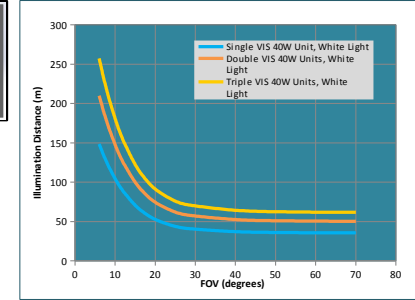

### Single VIS 40W Unit, White Light

Estimated Data - Real Measurement Not Made Yet

FOV Setting	Distance		Pattern Width	
	m	ft	m	ft
6	149	487	16	51
8	124	407	17	57
10	104	342	18	60
12	89	290	19	61
15	71	232	19	61
17	62	203	19	61
20	53	173	19	61
25	44	144	19	64
30	40	132	22	71
40	37	122	27	89
50	36	118	34	110
60	36	117	41	135
70	36	117	50	163

### Double VIS 40W Units, White Light

Both units aligned for furthest distance

Estimated Data - Real Measurement Not Made Yet

FOV Setting (Each Unit)	FOV Setting (Gang Product)	Distance		Pattern Width	
		m	ft	m	ft
6	6	210	689	22	72
8	8	176	576	25	81
10	10	148	484	26	85
12	12	125	411	26	86
15	15	100	328	26	86
17	17	88	288	26	86
20	20	75	244	26	86
25	25	62	203	27	90
30	30	57	187	31	100
40	40	53	172	38	125
50	50	51	167	48	156
60	60	51	166	58	191
70	70	50	165	70	231

### Triple VIS 40W Units, White Light

Three units aligned for furthest distance

Estimated Data - Real Measurement Not Made Yet

FOV Setting (Each Unit)	FOV Setting (Gang Product)	Distance		Pattern Width	
		m	ft	m	ft
6	6	257	844	27	88
8	8	215	706	30	99
10	10	181	593	32	104
12	12	153	503	32	106
15	15	122	402	32	106
17	17	107	352	32	105
20	20	91	299	32	106
25	25	76	249	34	110
30	30	70	229	37	123
40	40	64	211	47	154
50	50	62	205	58	191
60	60	62	203	71	234
70	70	62	202	86	283